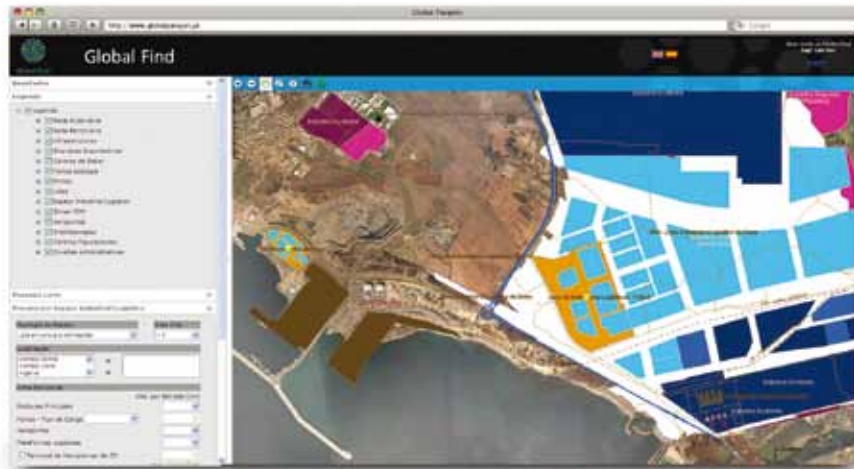

Only a *click* away and you may gain access directly on the map to the characterization and description of several interesting items on industrial or logistic contextualization such as Ports and Harbour Terminals, Airports, Logistic Platforms, amongst others.

With free access via internet, **Global Find** enables you to find the best location for your investment based on the following search criteria:

- Typology of Space
- Localization Nut III
- Area
- Infrastructures (main roads, ports, airports, logistic platforms)
- Economic Activities
- Business Centres and Knowledge Centres
- Demography
- Education Level

At **Global Find** you can carry out:

- Multiple criteria search
- Map navigation
- Search through keywords
- The Print of Reports - Socio-Economic, Lot and Comparative Context

In order to access these features, you should enter [www.globalparques.pt](http://www.globalparques.pt), "Global Services", and register free of charge at **Global Find**, after which you will receive a password by email.